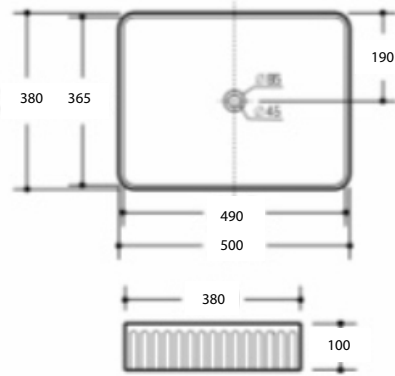

paco jaansōn

CORINTHIA IONIC BASIN

Ionic Fluted 500mm - Rectangular Above Counter Basin
Product Code: PJ-E467

Overall Dimensions
500mm (w) x 380mm (d) x 100mm (h)

DESCRIPTION

Corinthia Ionic Groove Futed collection features eclectic design inspired by classical architecture, with decorative fluting reminiscent of Ancient Stone Pillars.

Retail Pricing:
PJ-E467
\$242.00 gst inc.

Features

- Modern Flute Style Design
- Curved Groove Line Surround
- Timeless Gloss White Finish
- Plug & Waste Not included
- Hassle - Free Installation
- 5 Years Limited Manufacturers Warranty
- 1 Year Limited Commercial Warranty
- Approximately 8-litre Capacity
- Available in 4 other Shapes & Sizes