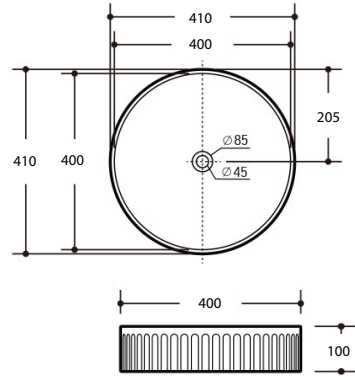

paco jaanson

CORINTHIA IONIC BASIN

Ionic Fluted 400mm - Round Above Counter Basin
Product Code: PJ-E465

Overall Dimensions
400mm (w) x 400mm (d) x 100mm (h)

DESCRIPTION

Corinthia Ionic Groove Fluted collection features eclectic design inspired by classical architecture, with decorative fluting reminiscent of Ancient Stone Pillars.

Retail Pricing:
PJ-E465
\$242.00 gst inc.

Features

- Modern Flute Style Design
- Curved Groove Line Surround
- Timeless Gloss White Finish
- Plug & Waste Not included
- Hassle - Free Installation
- 5 Years Limited Manufacturers Warranty
- 1 Year Limited Commercial Warranty
- Approximately 8-litre Capacity
- Available in 4 other Shapes & Sizes