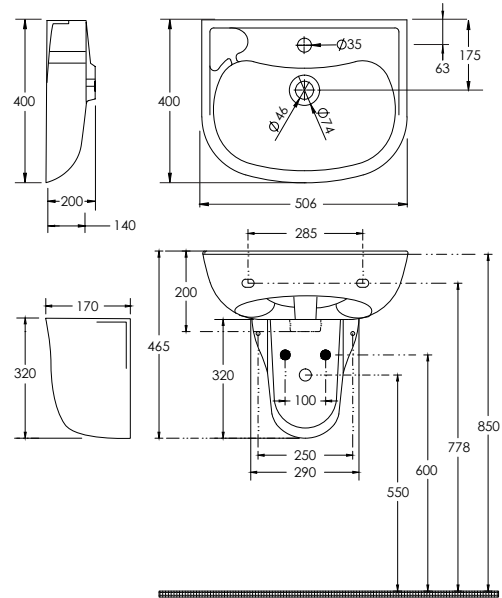

## CERAMIC CARE

500mm Wall Mount Ceramic Washbasin - White

Code: ECE3039

### Dimensions

506mm (w) x 400mm (d) x 200mm (h)