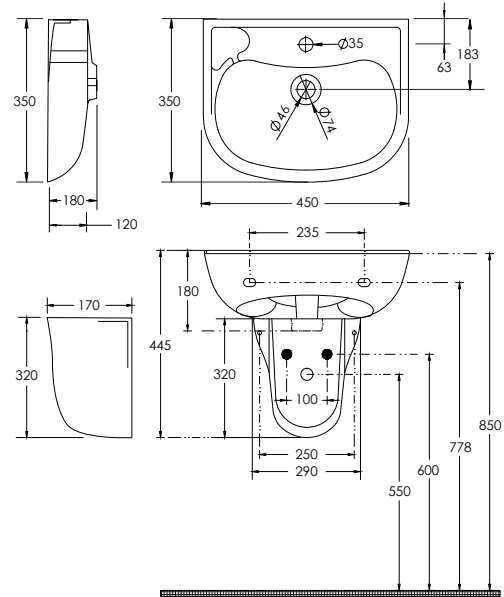

paco jaanson

CERAMIC CARE

450mm Wall Mount Ceramic Washbasin - White
Code: ECE3019

Dimensions

450mm (w) x 350mm (d) x 180mm (h)

DESCRIPTION

The Paco Jaanson Care range is committed to providing innovative solutions formed through knowledge and insight to ensure critical living hubs like bathrooms are designed to fully consider the needs of users and their carer's, to maximise independence and a greater degree of user comfort, dignity, respect and safety.

Features

One tap hole & Overflow supplied standard

Plug and waste not included

Vitreous china

15 Years Limited Manufacturers Warranty

1 Year Limited Commercial Warranty

Wall fixings included

Shroud Optional Extra - Code: ECE3013