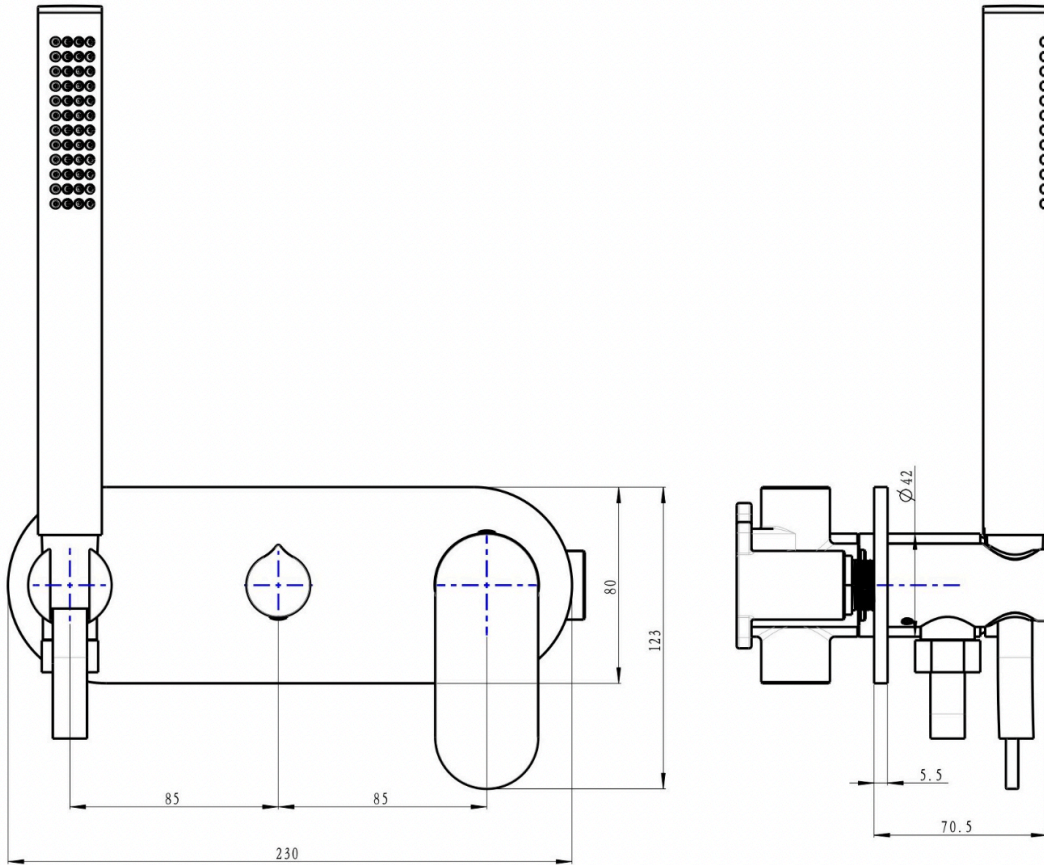

Specifications

Product Number

CAP-07-1P-BB

Finish

Brushed Brass

WELS Rating

9 L/min

WELS Star Rating