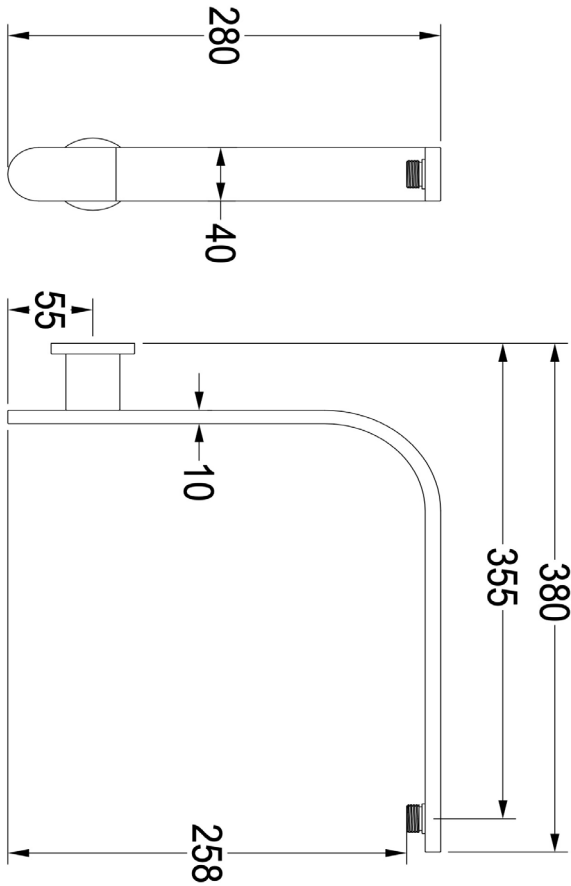

# Corsica Upswept Round Wall Arm

Matte Black

## Product Specifications

Code	COR-US-MB
Barcode	9339897011501

Material	Brass
Finish	Matte Black

Experience, *the difference.*

LINSOL.COM.AU

☎ 1300 546 765

@ info@linsol.com.au

✉ PO Box 88, Coniston NSW 2500