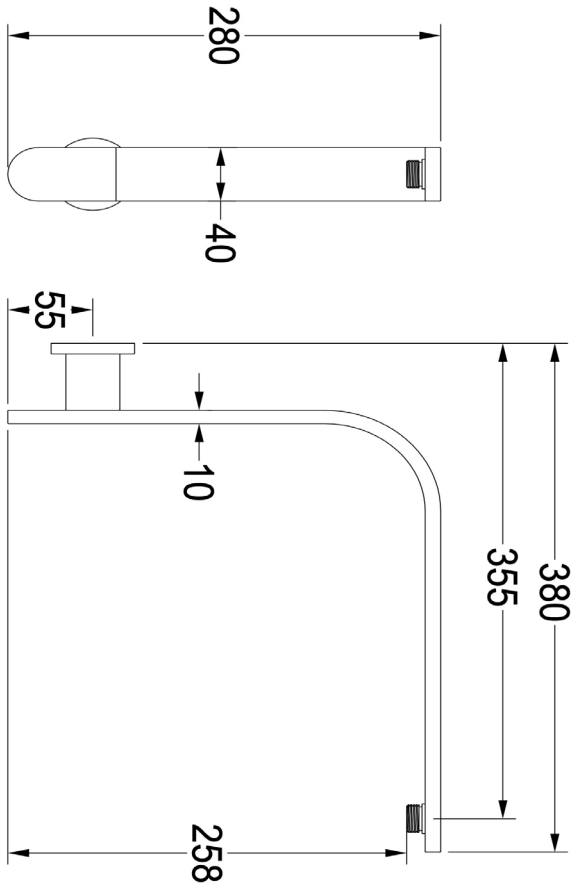

Corsica Upswept Round Wall Arm

Chrome

Product Specifications

Code COR-US-CH

Material Brass

Barcode 9339897011495

Finish Chrome

Experience, *the difference.*