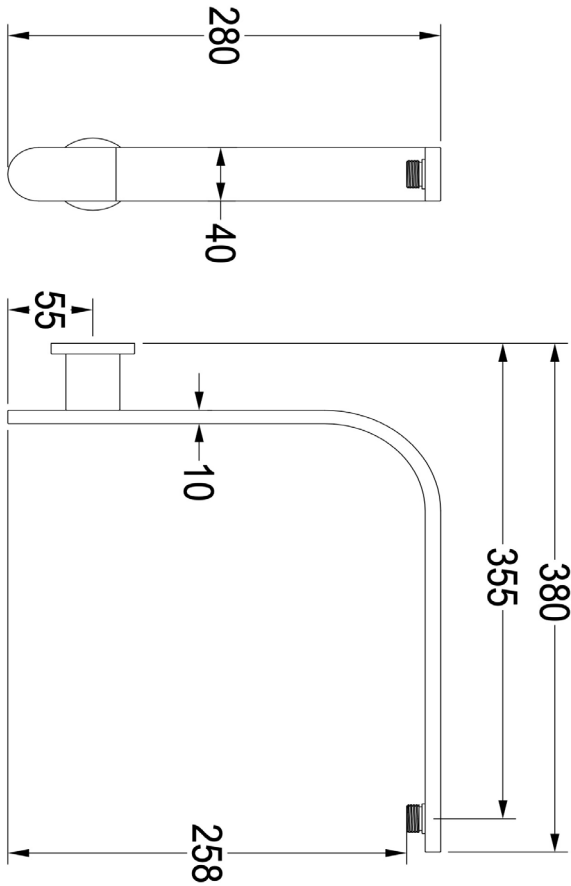

Corsica Upswept Round Wall Arm

Brushed Nickel

Product Specifications

Code	COR-US-BN	Material	Brass
Barcode	9339897011518	Finish	Brushed Nickel

Experience, *the difference.*

LINSOL.COM.AU

☎ 1300 546 765

@ info@linsol.com.au