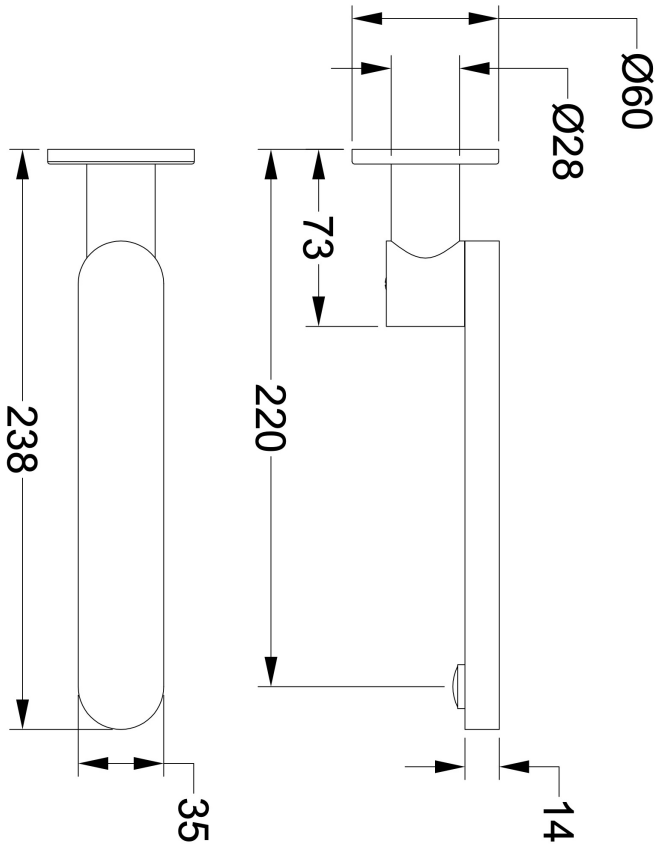

Corsica S2 Swivel Wall Spout

Brushed Nickel

Product Specifications

Code	COR-S2-25W-BN	Material	Low Lead Brass
Barcode	9339897011167	Finish	Brushed Nickel

Experience, *the difference.*

LINSOL.COM.AU

☎ 1300 546 765