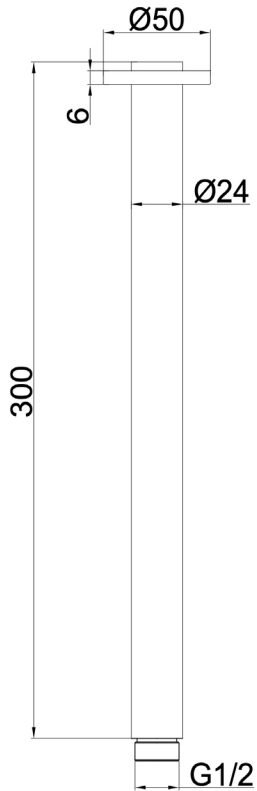

Corsica 300mm Round Ceiling Arm

Brushed Nickel

Product Specifications

Code	COR-300C-BN	Material	Brass
Barcode	9339897011600	Finish	Brushed Nickel

Experience, *the difference.*

LINSOL.COM.AU

☎ 1300 546 765

@ info@linsol.com.au