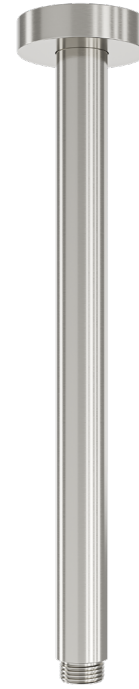

Corsica 300mm Round Ceiling Arm

Brushed Nickel

Product Specifications

Code	COR-300C-BN	Material	Brass
Barcode	9339897011600	Finish	Brushed Nickel

Experience, *the difference.*

LINSOL.COM.AU

☎ 1300 546 765

@ info@linsol.com.au