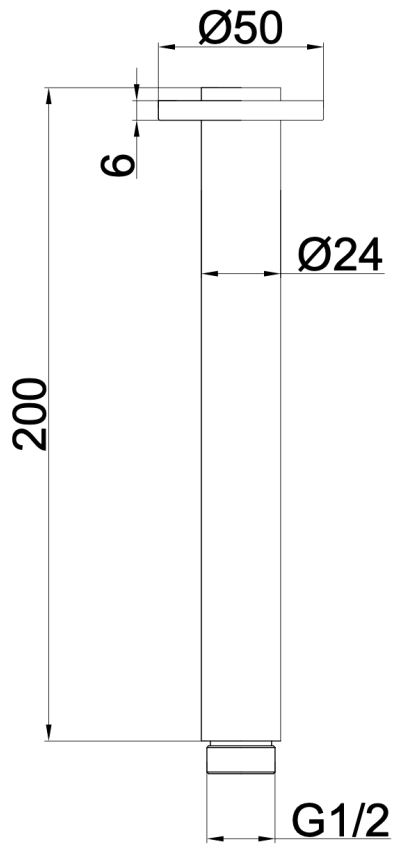

Corsica 200mm Round Ceiling Arm

Matte Black

Product Specifications

Code COR-200C-MB

Barcode 9339897011587

Material Brass

Finish Matte Black

Experience, the difference.