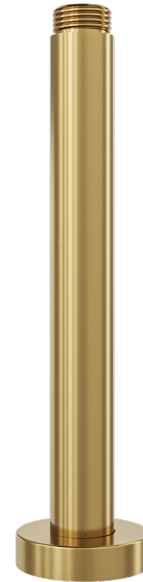

# Corsica 200mm Round Ceiling Arm

Brushed Brass

## Product Specifications

Code COR-200C-BB

Material Brass

Barcode 9339897011549

Finish Brushed Brass

*Experience, the difference.*

LINSOL.COM.AU

☎ 1300 546 765