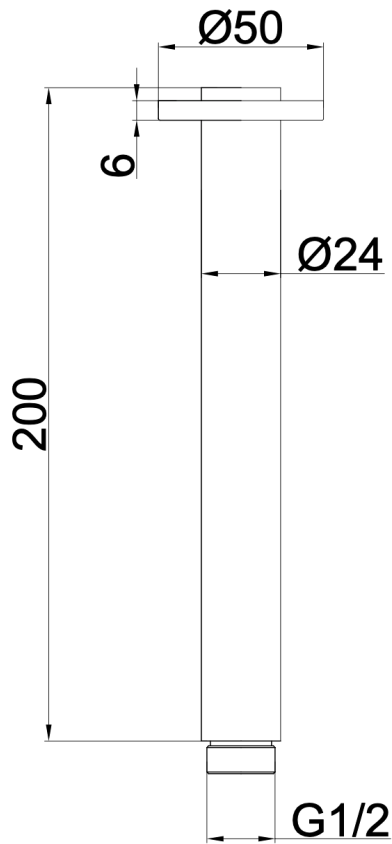

# Corsica 200mm Round Ceiling Arm

Brushed Brass

## Product Specifications

Code COR-200C-BB

Material Brass

Barcode 9339897011549

Finish Brushed Brass

*Experience, the difference.*

LINSOL.COM.AU

☎ 1300 546 765