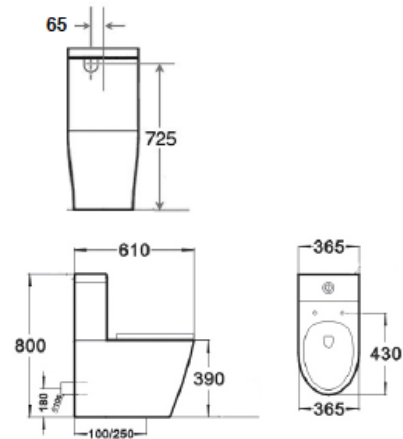

#### Dimensions:

Width: 365mm  
Depth: 610mm  
Height: 830mm  
Pan Height: 405mm

#### Features:

Pan: Rimless  
Water Entry: Universal Rear or Bottom Entry (L or R)  
WELS Rating: 4 Star (4.5/3L)  
Waste Outlet: P Trap 180mm  
S Trap 70mm-180mm (Includes L - Bend)  
Toilet Seat: Soft-Close TakeOff® Seat  
Flush Button: Chrome  
Optional Extra: LV.SB S Bend / S Trap 180 - 240mm

#### FRONT VIEW

Information provided represents the actual product available at the time 01/01/2022. The design and specification are subject to change without notice. Dimensions are approximate.