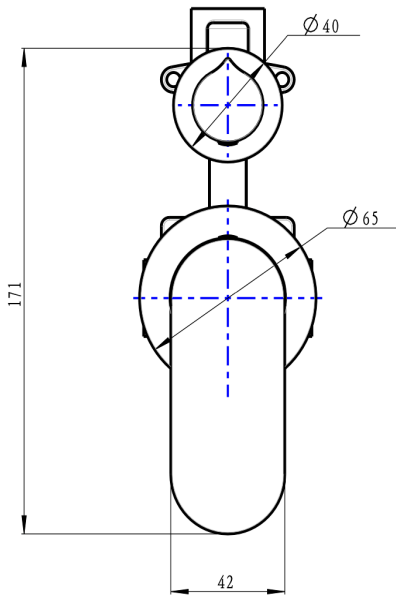

Capo 2-Plate Wall Mixer with Divertor

Matte Black

Product Specifications

Code	CAP-04-2P-MB
Barcode	9339897014304
Material	Low Lead Brass
Finish	Matte Black

Trim Kit	CAP-04-2P-TK-MB (Included)
Universal Body	UNI-300 (Included)
Cartridge	Kerox 35mm
Spindle	1/4 Turn