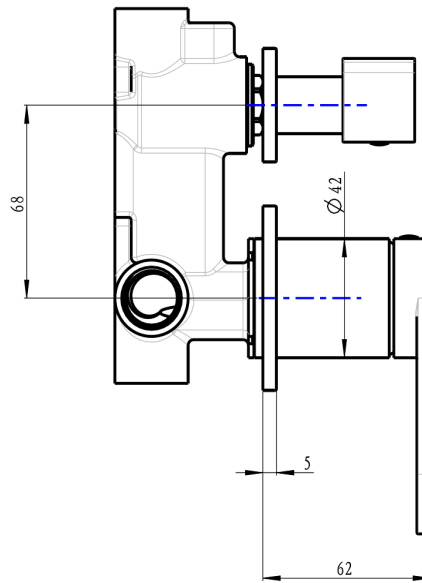

Capo 2-Plate Wall Mixer with Divertor

Matte Black

Product Specifications

Code	CAP-04-2P-MB
Barcode	9339897014304
Material	Low Lead Brass
Finish	Matte Black

Trim Kit	CAP-04-2P-TK-MB (Included)
Universal Body	UNI-300 (Included)
Cartridge	Kerox 35mm
Spindle	1/4 Turn