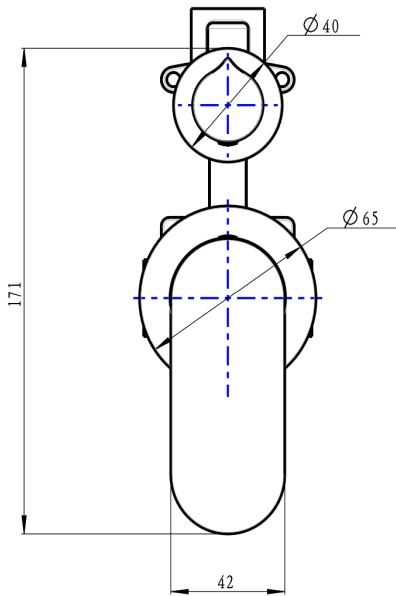

Capo 2-Plate Wall Mixer with Divertor

Gunmetal

Product Specifications

Code	CAP-04-2P-GM	Trim Kit	CAP-04-2P-TK-GM (Included)
Barcode	9339897014335	Universal Body	UNI-300 (Included)
Material	Low Lead Brass	Cartridge	Kerox 35mm
Finish	Gunmetal	Spindle	1/4 Turn