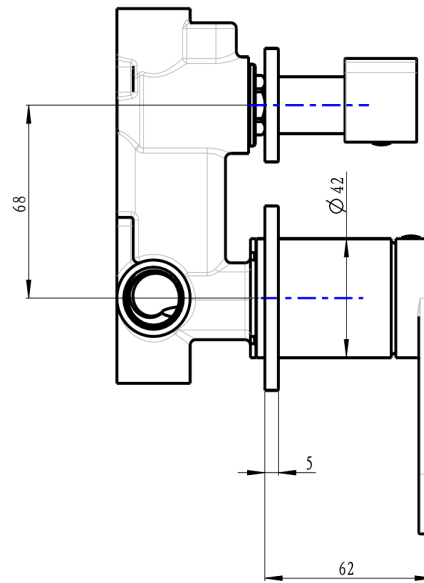

Capo 2-Plate Wall Mixer with Divertor

Gunmetal

Product Specifications

Code	CAP-04-2P-GM	Trim Kit	CAP-04-2P-TK-GM (Included)
Barcode	9339897014335	Universal Body	UNI-300 (Included)
Material	Low Lead Brass	Cartridge	Kerox 35mm
Finish	Gunmetal	Spindle	1/4 Turn