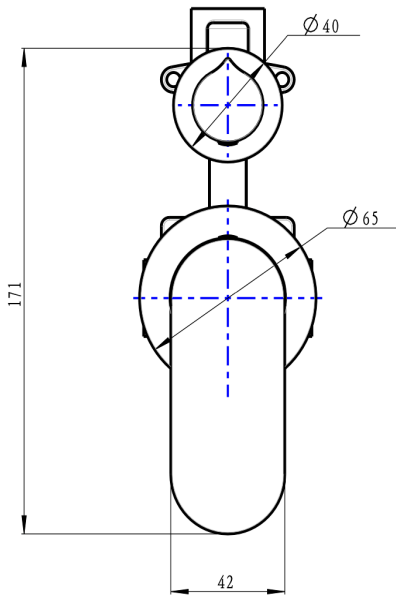

# Capo 2-Plate Wall Mixer with Divertor

Brushed Nickel

## Product Specifications

Code	CAP-04-2P-BN
Barcode	9339897014311
Material	Low Lead Brass
Finish	Brushed Nickel

Trim Kit	CAP-04-2P-TK-BN (Included)
Universal Body	UNI-300 (Included)
Cartridge	Kerox 35mm
Spindle	1/4 Turn