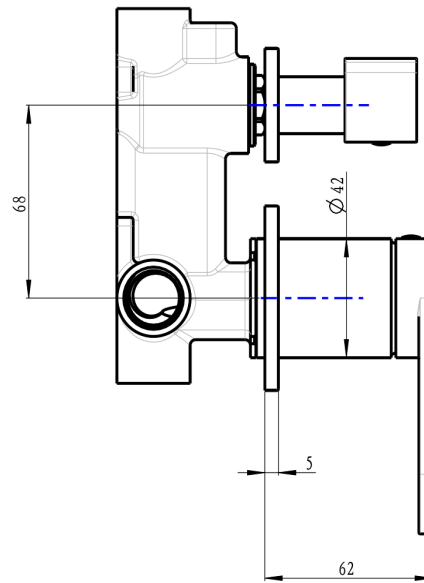

# Capo 2-Plate Wall Mixer with Divertor

Brushed Nickel

## Product Specifications

Code	CAP-04-2P-BN
Barcode	9339897014311
Material	Low Lead Brass
Finish	Brushed Nickel

Trim Kit	CAP-04-2P-TK-BN (Included)
Universal Body	UNI-300 (Included)
Cartridge	Kerox 35mm
Spindle	1/4 Turn