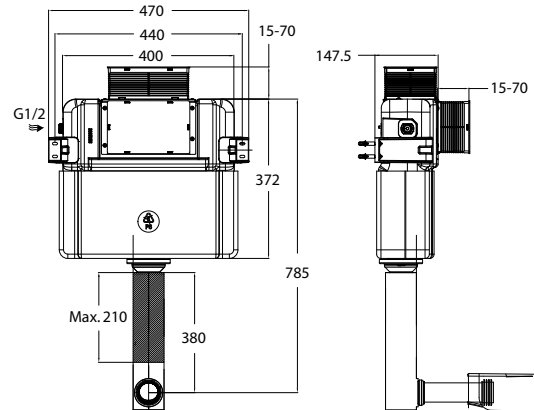

paco jaanson

BREEZE MECHANICAL

Frameless In-Wall Mechanical Cistern with Adjustable Vertical Pipe

Product Code: PJ-G3005AD

Dimensions

470mm (w) x 147.5 mm (d) x 785mm (h)

DESCRIPTION

Paco Jaanson concealed cisterns represent the perfect combination of quality, aesthetics and functionality. Just under 148mm wide, this cisterns comfortably fit within walls, and in joinery cupboards while the 3-4.5 litre dual flush buttons help saving water.

All Paco Jaanson cisterns are equipped with quiet flushing mechanisms, and include a directed water stream technique to ensure noiseless refilling. Small and stylish, the plate is no more than 245x165 mm in size.