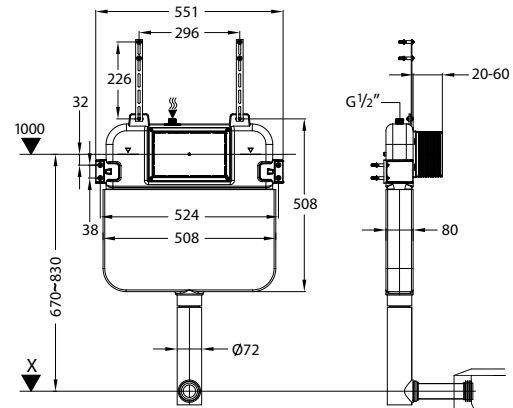

PRICING STRUCTURE

Retail Pricing:

Mechanical Cistern: PJ-G3003 II

\$330.00 gst inclusive

Dimensions

551mm (w) x 80mm (d) x 830mm (h)

Features

Mechanical Flush Valve for very quiet and soft touch operation