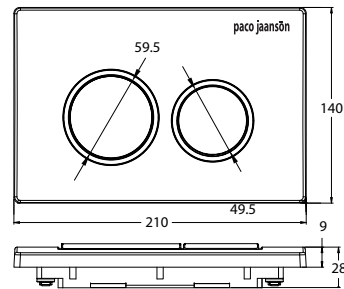

Compared to the old type applications; concealed cistern-wall hung bowl combination has the advantage of : Space saving, aesthetic view and hygiene.

PRICING STRUCTURE

Polished Chrome	Matt Chrome	Matt Black
PJ-G30050071PC	PJ-G30050071MC	PJ-G30050071MB
\$77.00 gst inc.	\$77.00 gst inc.	\$88.00 gst inc.

Dimensions

210mm (w) x 28mm (d) x 140mm (h)

Features

Suits Breeze Mechanical Concealed Cisterns
Codes: PJ-G3005A, PJ-G3005AB + PJ-G3005AD

Complete with Mounting Screws

5 Years Limited Manufacturers Warranty