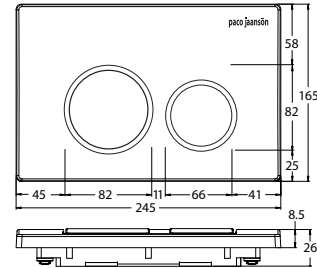

Compared to the old type applications; concealed cistern-wall hung bowl combination has the advantage of : Space saving, aesthetic view and hygiene.

PRICING STRUCTURE

Polished Chrome	Matt Chrome	Matt Black
PJ-G3004111PC	PJ-G3004111MC	PJ-G3004111MB
\$77.00 gst inc.	\$77.00 gst inc.	\$110.00 gst inc.

Dimensions

245mm (w) x 26mm (d) x 165mm (h)

Features

Suits Breeze Mechanical Concealed Cisterns
Code: PJ-G3003 + Code: PJ-G3003 II

Complete with Mounting Screws

5 Years Limited Manufacturers Warranty

1 Year Limited Commercial Warranty