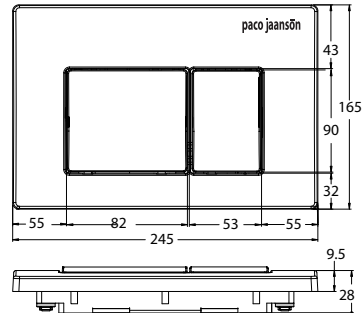

Dimensions

245mm (w) x 28mm (d) x 165mm (h)

Features

Suits Breeze Mechanical Concealed Cisterns
Code: PJ-G3003 + Code: PJ-G3003 II

Complete with Mounting Screws

5 Years Limited Manufacturers Warranty

1 Year Limited Commercial Warranty