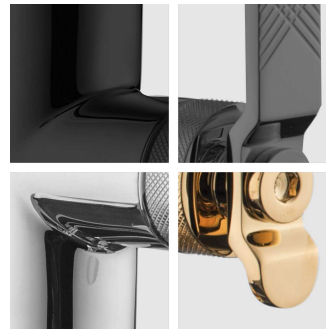

paco jaanson

BOLD  **IB RUBINETTERIE**

Basin Set with Factory Taps

Product Code: B2-390 (Polished Chrome)

Dimensions

50mm (w) x 232mm (d) x 267mm (h)

DESCRIPTION

The industrial tap design essence is in the design of the BOLD Collection, the new product designed by Federico Castelli & Antonio Gardoni. Marked with a knurling that makes the grip easy and comfortable, the name reinforces the peculiarity of these taps, inspired by the metropolitan design of the industrial taps, where the salient aspects are robustness, essentiality and functionality.

BOLD is available with two types of taps - the "factory" and the "handwheel" - combined on a collection of products. A project that reinvents a memorable design with a contemporary touch and leaving the mark with a fresh, courageous and unusual idea.

"We are called to be BOLD". 

Features

Made in Italy

Marked Knurl for a more Comfortable Grip

Water Mark Australian Standard

10 Years Limited Manufacturers Warranty

1 Year Limited Commercial Warranty

Available in - Polished Chrome (B2-390)
 - Brushed Black Chrome (B2-390CS)
 - Brushed Nickel (B2-390SS)
 - Brushed Pale Gold (B2-390IS)