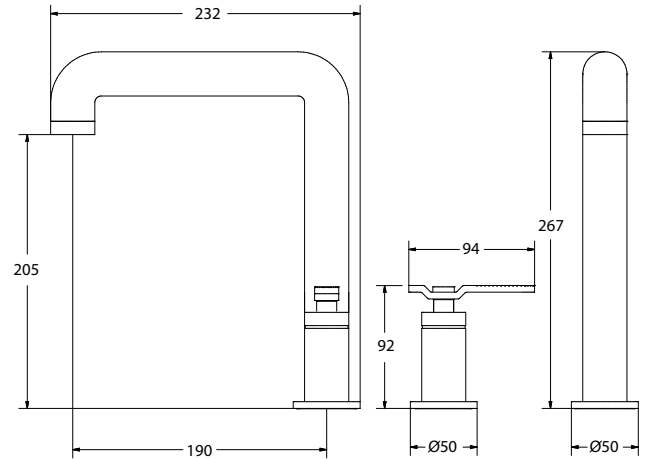

paco jaanson

BOLD  **IB RUBINETTERIE**

Basin Set with Factory Taps

Product Code: B2-390 (Polished Chrome)

Dimensions

50mm (w) x 232mm (d) x 267mm (h)

DESCRIPTION

The industrial tap design essence is in the design of the BOLD Collection, the new product designed by Federico Castelli & Antonio Gardoni. Marked with a knurling that makes the grip easy and comfortable, the name reinforces the peculiarity of these taps, inspired by the metropolitan design of the industrial taps, where the salient aspects are robustness, essentiality and functionality.