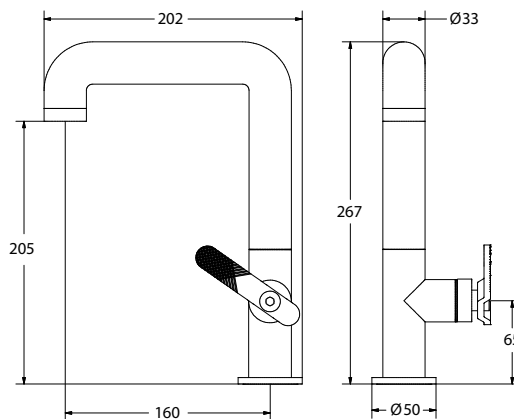

# paco jaanson

**BOLD**  **IB RUBINETTERIE**

Tall Washbasin Mixer with Factory Lever  
Product Code: B2-202 ( Polished Chrome )

## Dimensions

83mm (w) x 202mm (d) x 267mm (h)