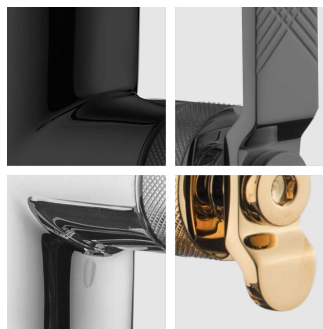

# paco jaanson

**BOLD**  **IB RUBINETTERIE**

Tall Washbasin Mixer with Factory Lever  
Product Code: B2-202 ( Polished Chrome )

## DESCRIPTION

The industrial tap design essence is in the design of the BOLD Collection, the new product designed by Federico Castelli & Antonio Gardoni. Marked with a knurling that makes the grip easy and comfortable, the name reinforces the peculiarity of these taps, inspired by the metropolitan design of the industrial taps, where the salient aspects are robustness, essentiality and functionality.

BOLD is available with two types of levers - the "factory" and the "handwheel" - combined on a collection of products. A project that reinvents a memorable design with a contemporary touch and leaving the mark with a fresh, courageous and unusual idea.

## Features

- Made in Italy
- Marked Knurl for a more Comfortable Grip
- Water Mark Australian Standard
- 5 Star - Wels 5 Litres / Min
- 10 Years Limited Manufacturers Warranty
- 1 Year Limited Commercial Warranty
- Available in
  - Polished Chrome ( B2-202 )
  - Brushed Black Chrome ( B2-202CS )
  - Brushed Nickel ( B2-202SS )
  - Brushed Pale Gold ( B2-202IS )