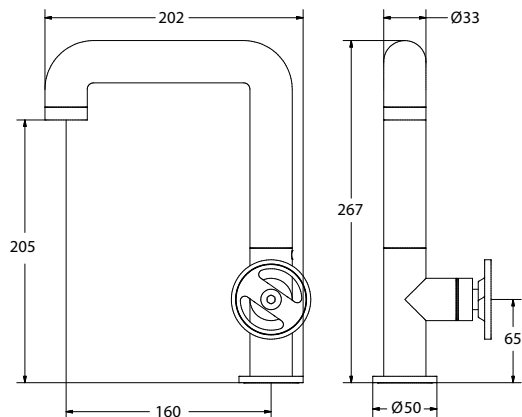

paco jaanson

BOLD  **IB RUBINETTERIE**

Tall Washbasin Mixer with Handwheel Lever

Product Code: B1-202 (Polished Chrome)

Dimensions

83mm (w) x 202mm (d) x 267mm (h)

DESCRIPTION

The industrial tap design essence is in the design of the BOLD Collection, the new product designed by Federico Castelli & Antonio Gardoni. Marked with a knurling that makes the grip easy and comfortable, the name reinforces the peculiarity of these taps, inspired by the metropolitan design of the industrial taps, where the salient aspects are robustness, essentiality and functionality.