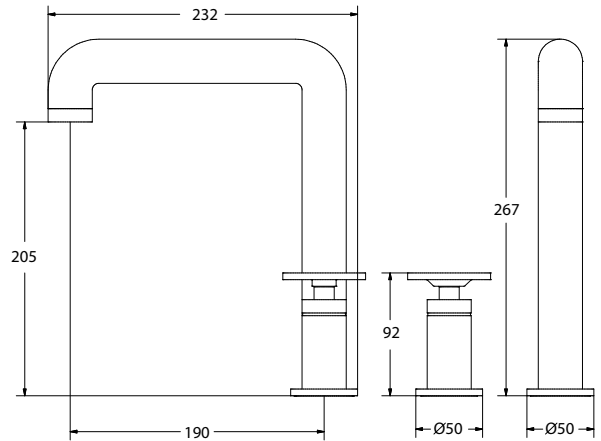

paco jaanson

BOLD  **IB RUBINETTERIE**

Basin Set with Handwheel Taps

Product Code: B1-390 (Polished Chrome)

Dimensions

50mm (w) x 232mm (d) x 267mm (h)

DESCRIPTION

The industrial tap design essence is in the design of the BOLD Collection, the new product designed by Federico Castelli & Antonio Gardoni. Marked with a knurling that makes the grip easy and comfortable, the name reinforces the peculiarity of these taps, inspired by the metropolitan design of the industrial taps, where the salient aspects are robustness, essentiality and functionality.

"We are called to be BOLD".

Features

Made in Italy

Marked Knurl for a more Comfortable Grip

5 Star - Wels 5 Litres / Min

10 Years Limited Manufacturers Warranty

1 Year Limited Commercial Warranty

Available in - Polished Chrome (B1-390)