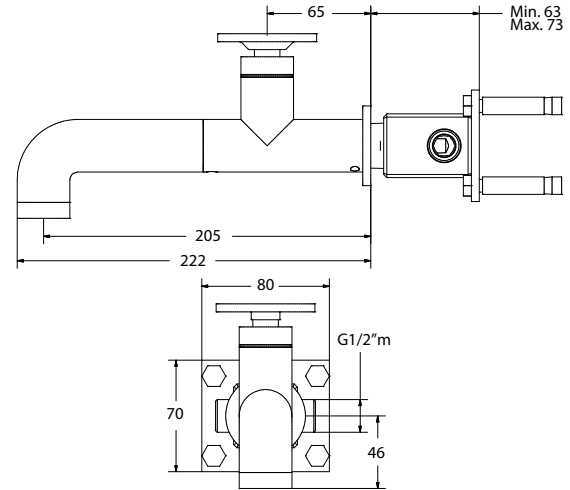

# paco jaanson

**BOLD**  **IB RUBINETTERIE**

Wall Spout with Intergrated Handwheel Lever Control  
Product Code: B1-209 ( Polished Chrome )

## Dimensions

50mm (w) x 222mm (d) x 120mm (h)