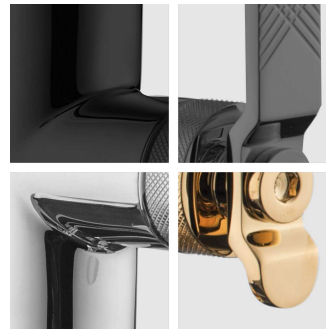

# paco jaanson

**BOLD**  **IB RUBINETTERIE**

Washbasin Mixer with Factory Lever

Product Code: B2-200 ( Polished Chrome )

## DESCRIPTION

The industrial tap design essence is in the design of the BOLD Collection, the new product designed by Federico Castelli & Antonio Gardoni. Marked with a knurling that makes the grip easy and comfortable, the name reinforces the peculiarity of these taps, inspired by the metropolitan design of the industrial taps, where the salient aspects are robustness, essentiality and functionality.

BOLD is available with two types of levers - the "factory" and the "handwheel" - combined on a collection of products. A project that reinvents a memorable design with a contemporary touch and leaving the mark with a fresh, courageous and unusual idea.

- Brushed Black Chrome ( B2-200CS )

- Brushed Nickel ( B2-200SS )

- Brushed Pale Gold ( B2-200IS )