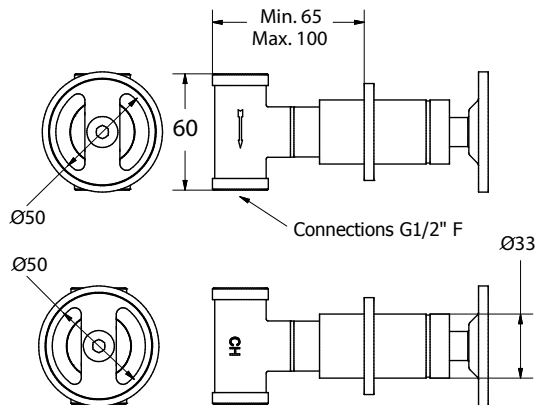

paco jaanson

BOLD  **IB RUBINETTERIE**

Handwheel Wall Tap Set

Product Code: B1-400 (Polished Chrome)

Dimensions

50mm (w) x 125mm (d) x 60mm (h)

DESCRIPTION

The industrial tap design essence is in the design of the BOLD Collection, the new product designed by Federico Castelli & Antonio Gardoni. Marked with a knurling that makes the grip easy and comfortable, the name reinforces the peculiarity of these taps, inspired by the metropolitan design of the industrial taps, where the salient aspects are robustness, essentiality and functionality.