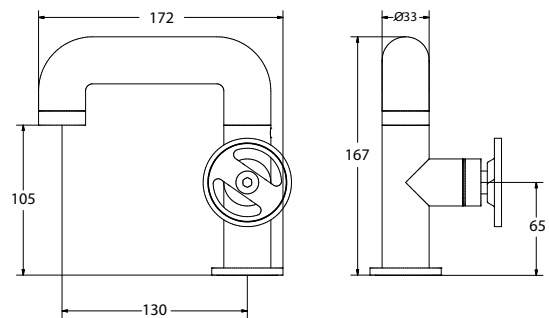

paco jaanson

BOLD  **IB RUBINETTERIE**

Washbasin Mixer with Handwheel Lever
Product Code: B1-200 (Polished Chrome)

Dimensions

94mm (w) x 172mm (d) x 167mm (h)

DESCRIPTION

The industrial tap design essence is in the design of the BOLD Collection, the new product designed by Federico Castelli & Antonio Gardoni. Marked with a knurling that makes the grip easy and comfortable, the name reinforces the peculiarity of these taps, inspired by the metropolitan design of the industrial taps, where the salient aspects are robustness, essentiality and functionality.

"We are called to be BOLD". 

Features

- Made in Italy
- Marked Knurl for a more Comfortable Grip
- Water Mark Australian Standard
- 5 Star - Wels 5 Litres / Min
- 10 Years Limited Manufacturers Warranty
- 1 Year Limited Commercial Warranty
- Available in
 - Polished Chrome (B1-200)
 - Brushed Black Chrome (B1-200CS)
 - Brushed Nickel (B1-200SS)
 - Brushed Pale Gold (B1-200IS)