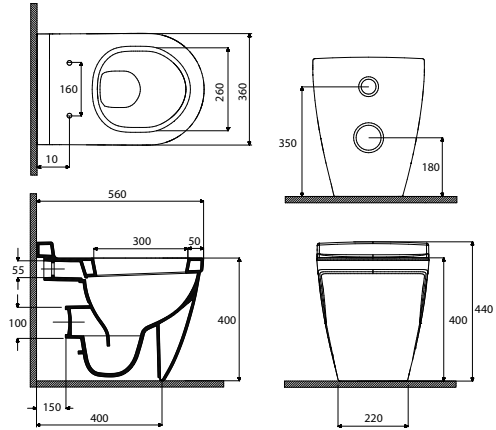

## BOCCHI

Taormina - Floor Standing Pan

Product Code: bocchi1016 - 001

### Dimensions

360mm (w) x 560mm (d) x 440mm (h)