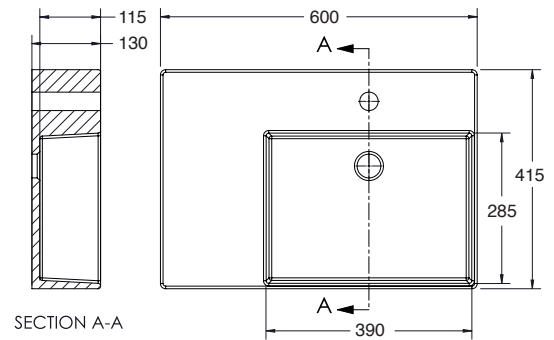

paco jaanson

BELLAGIO

Mino - 600mm Wall Hung Ceramic Washbasin - Right Hand Bowl
Code: BEN-5040R

Dimensions

600mm (w) x 415mm (d) x 130mm (h)

DESCRIPTION

Brighten any bathroom with this stylish Wall Hung Basin with Right Hand Bowl from the Bellagio Range. This basin will be an elegant yet affordable addition to any bathroom.

Available with left hand bowl (Code: Ben-5040L)

* Additional holes - Optional extra

PRICING STRUCTURE

Retail Pricing:
BEN-5040R
\$490.05 gst inclusive

PACO JAANSON BATHROOM INNOVATIONS
Copyright © 2018. All rights reserved. Updated: 27th January 2022.