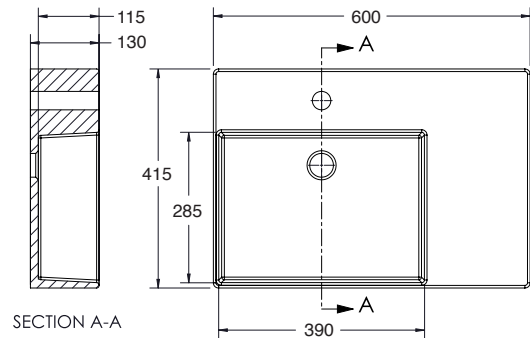

paco jaansōn

BELLAGIO

Mino - 600mm Wall Hung Ceramic Washbasin - Left Hand Bowl
Code: BEN-5040L

Dimensions

600mm (w) x 415mm (d) x 130mm (h)

DESCRIPTION

Brighten any bathroom with this stylish Wall Hung Basin with Left Hand Bowl from the Bellagio Range. This basin will be an elegant yet affordable addition to any bathroom.

PRICING STRUCTURE

Retail Pricing:
BEN-5040L
\$490.05 gst inclusive

Features

- One tap hole *
- Overflow supplied standard
- Plug and waste not included
- Vitreous china
- 15 Years Limited Manufacturers Warranty
- 1 Year Limited Commercial Warranty
- Wall fixings included
- Available with right hand bowl (Code: Ben-5040R)