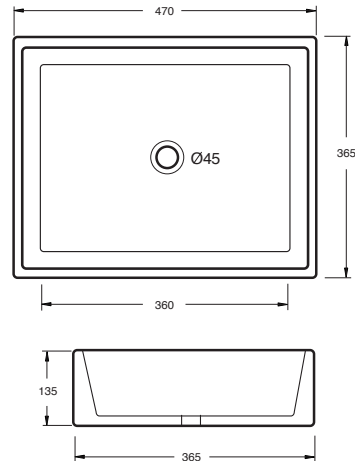

paco jaansōn

BELLAGIO

Cowel - 470mm Bench Mount Basin - White
Product Code: PT7050

Dimensions

470mm (w) x 365mm (d) x 135mm (h)

DESCRIPTION

Brighten any bathroom with this stylish Ceramic Bench Mount Basin from the Bellagio Range. This basin will be an elegant yet affordable addition to any bathroom.