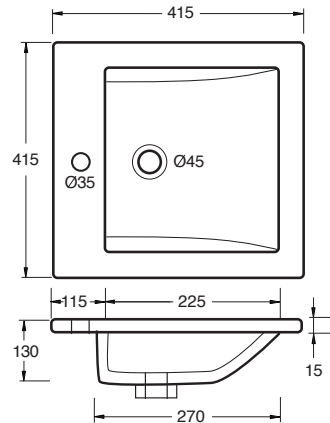

paco jaansōn

BELLAGIO

Tahoe - 415mm Cabinet Inset Basin - White
Product Code: 31197-9048B

Dimensions

415mm (w) x 415mm (d) x 130mm (h)

DESCRIPTION

Brighten any bathroom with this stylish Ceramic Cabinet Inset Basin from the Bellagio Range. This basin will be an elegant yet affordable addition to any bathroom.

PRICING STRUCTURE

Retail Pricing:
Gloss White
\$423.50 gst inclusive

Features

- One Taphole Only
- Plug + Waste Not Included
- Ceramic Construction
- Sleek Modern Design
- 15 Years Limited Manufacturers Warranty
- 1 Year Limited Commercial Warranty
- Square Style with Slim Clean Lines
- Suitable for Cabinet Inset Mounting
- Overflow Supplied Standard