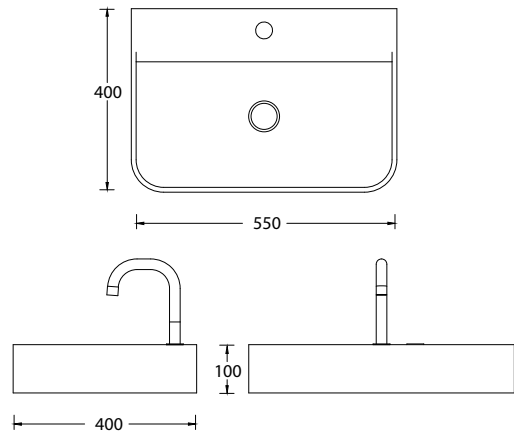

paco jaanson

BELLAGIO

Aeri 550mm Ceramic Bench/Wall Basin - White

Product Code: AELC55BL

Dimensions

550mm (w) x 400mm (d) x 100mm (h)

DESCRIPTION

This simply stunning range of basins include a unique blend of theoretical and practical living. Created by a mix of designers with current practical industry experience and international reputations as scholars means that you have the ability to combine critical thinking & creative activity into any bathroom.

They also give you the opportunity to embrace an individual sense of professional ethics and aesthetics and acquire the look and feel, with an emphasis on contemporary flavour.

Features

- One Tap Hole *
- Plug + Waste Not Included
- Ceramic Construction
- Sleek Modern Design
- 15 Years Limited Manufacturers Warranty
- 1 Year Limited Commercial Warranty
- Square Style with Slim Clean Lines
- Suitable for Bench Mounting
- Wall Fixing Included