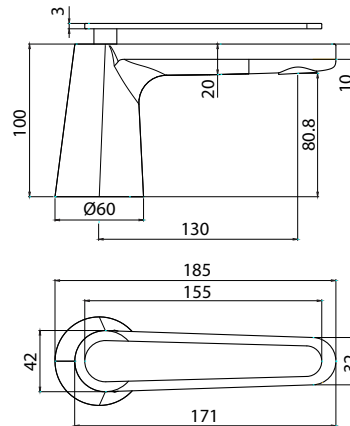

paco jaansōn

ATLANTA

Basin Mixer - Polished Chrome
Product Code: ALS-ATBCP

Dimensions

60mm (w) x 185mm (d) x 113mm (h)

DESCRIPTION

John Gulbenkoglou designs products as well as traveling the world identifying trends in form and function in design and architecture and more specifically for the bathroom. He has the thankless task of liaising with international product designers in order to adapt new products to the needs of the Australian market conditions.