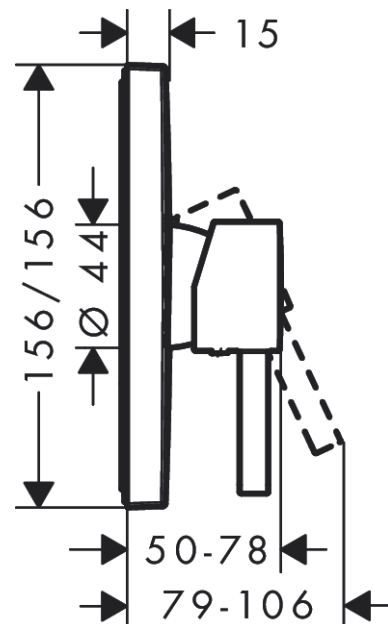

Finoris

Single lever shower mixer for concealed installation for iBox universal

Surfaces: **Matt White** Article Number: **76615703**

Description

product features

- connection type: basic set
- maximum flow rate at 3 bar: 23 l/min
- min. operating pressure: 1 bar
- max. operating pressure: 10 bar
- scope of supply: single lever shower mixer, mixing unit, mounting material, assembly instruction
- not included: basic set

Design awards

reddot winner 2021

Product image

Scale drawing

Flowchart