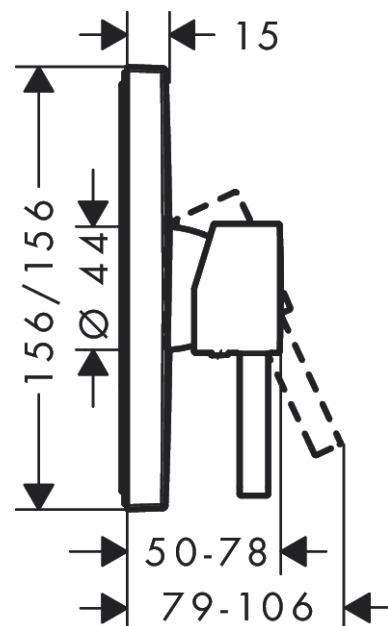

Finoris

Single lever shower mixer for concealed installation for iBox universal

Surfaces: **Matt Black** Article Number: **76615673**

Description

product features

- connection type: basic set
- maximum flow rate at 3 bar: 23 l/min
- min. operating pressure: 1 bar
- max. operating pressure: 10 bar
- scope of supply: single lever shower mixer, mixing unit, mounting material, assembly instruction
- not included: basic set

Design awards

reddot winner 2021

Product image

Scale drawing

Flowchart