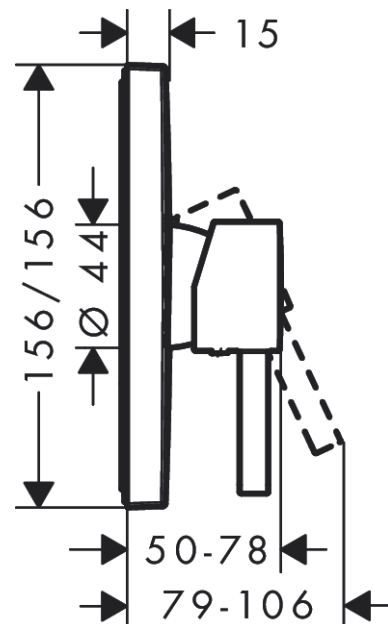

Finoris

Single lever shower mixer for concealed installation for iBox universal

Surfaces: **Chrome** Article Number: **76615003**

Description

product features

- connection type: basic set
- maximum flow rate at 3 bar: 23 l/min
- min. operating pressure: 1 bar
- max. operating pressure: 10 bar
- scope of supply: single lever shower mixer, mixing unit, mounting material, assembly instruction
- not included: basic set

Design awards

reddot winner 2021

Product image

Scale drawing

Flowchart