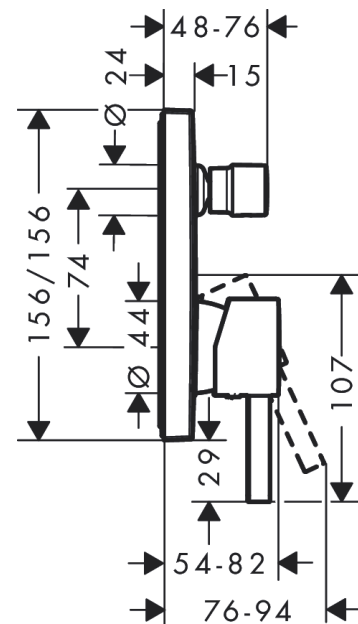

Finoris

Single lever bath mixer for concealed installation for iBox universal

Surfaces: **Matt White** Article Number: **76415703**

Description

product features

- flow rate upper outlet: 21 l/min
- flow rate lower outlet: 29 l/min
- min. operating pressure: 1 bar
- max. operating pressure: 10 bar
- scope of supply: Single lever bath mixer, mounting material, assembly instruction
- not included: basic set

Design awards

reddot winner 2021

Product image

Scale drawing

Flowchart