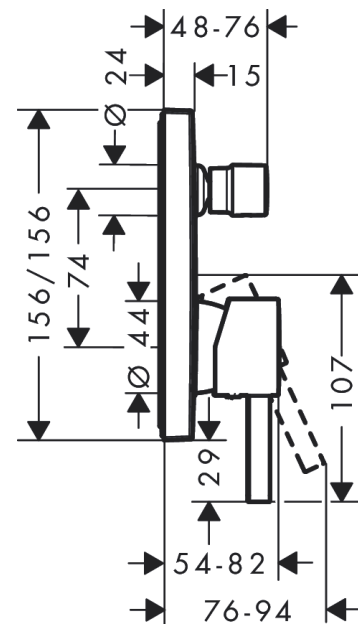

#### product features

- flow rate upper outlet: 21 l/min
- flow rate lower outlet: 29 l/min
- min. operating pressure: 1 bar
- max. operating pressure: 10 bar
- scope of supply: Single lever bath mixer, mounting material, assembly instruction
- not included: basic set

### Product image

### Scale drawing