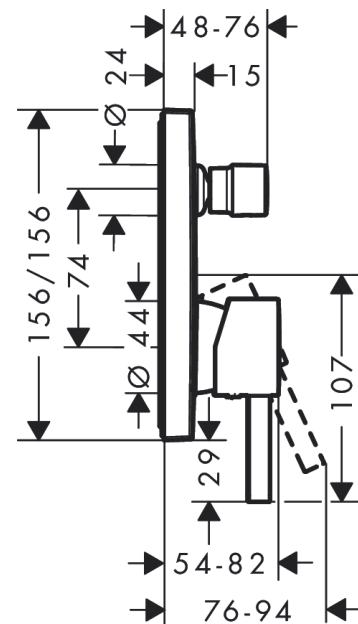

Finoris

Single lever bath mixer for concealed installation for iBox universal

Surfaces: **Chrome** Article Number: **76415003**

Description

product features

- flow rate upper outlet: 21 l/min
- flow rate lower outlet: 29 l/min
- min. operating pressure: 1 bar
- max. operating pressure: 10 bar
- scope of supply: Single lever bath mixer, mounting material, assembly instruction
- not included: basic set

Design awards

reddot winner 2021

Product image

Scale drawing

Flowchart