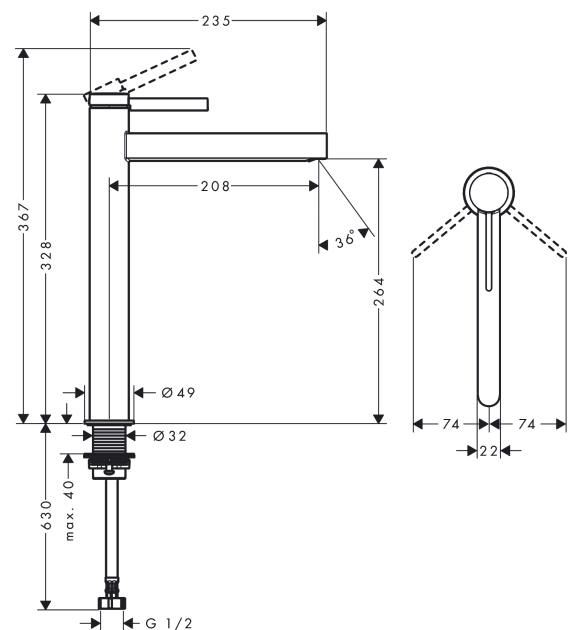

Finoris

Single lever basin mixer 260 for washbowls without waste set

Surfaces: **Matt White** Article Number: **76070703**

Description

product features

- ComfortZone 260
- handle variant: lever handle
- projection 208 mm
- spray type: laminar spray
- suitable for continuous flow water heaters
- connection dimension: DN15
- not included: waste set

Technology

Design awards

reddot winner 2021

Product image

Scale drawing

Flowchart