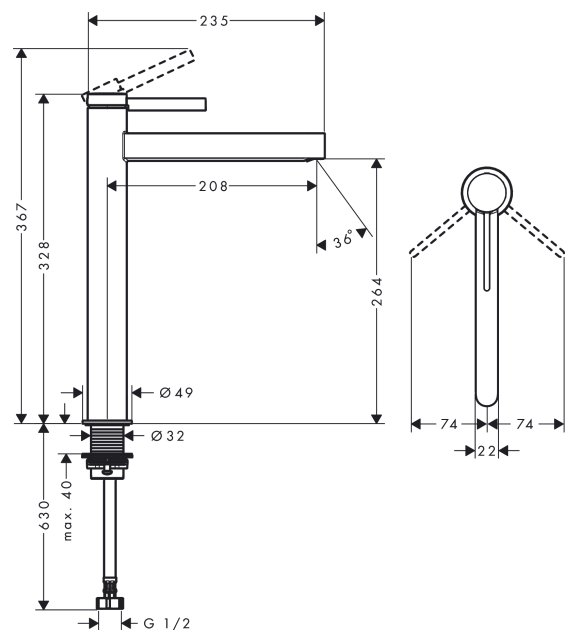

Finoris
Single lever basin mixer 260 for washbowls without waste set
 Surfaces: **Matt Black** Article Number: **76070673**

Description

product features

- ComfortZone 260
- handle variant: lever handle
- projection 208 mm
- spray type: laminar spray
- suitable for continuous flow water heaters
- connection dimension: DN15
- not included: waste set

Technology

Design awards

reddot winner 2021

Product image

Scale drawing

Flowchart