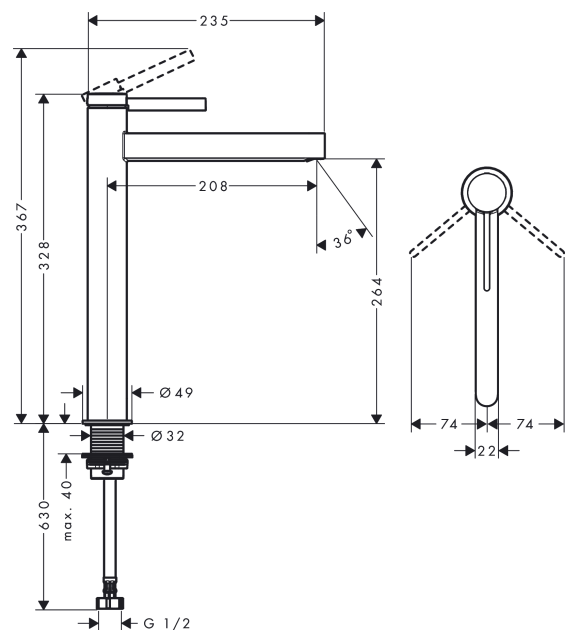

Finoris
Single lever basin mixer 260 for washbowls without waste set
 Surfaces: **Chrome** Article Number: **76070003**

Description

product features

- ComfortZone 260
- handle variant: lever handle
- projection 208 mm
- spray type: laminar spray
- suitable for continuous flow water heaters
- connection dimension: DN15
- not included: waste set

Technology

Design awards

reddot winner 2021

Product image

Scale drawing

Flowchart