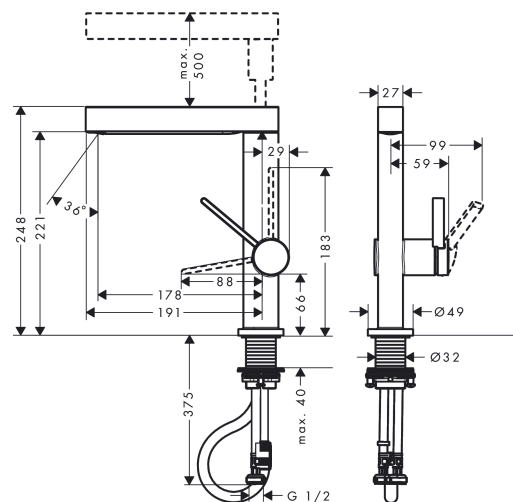

Finoris

Single lever basin mixer 230 with pull-out spray, 2jet without waste set

Surfaces: **Matt Black** Article Number: **76063673**

Description

product features

- ComfortZone 230
- handle variant: lever handle
- projection 191 mm
- spray type: laminar spray, PowderRain
- spray returns through pressing spray diverter and spray returns automatically through handle closing
- extension length: 50 cm
- spray disc surface: graphite
- connection dimension: DN15
- non-return valve
- not included: waste set

Technology

Design awards

reddot winner 2021

Product image

Scale drawing

Flowchart