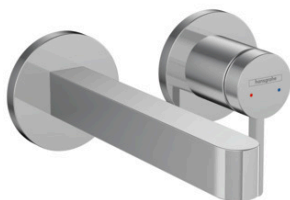

Finoris

Single lever basin mixer for concealed installation wall-mounted with spout 16,8 cm

Surfaces: **Chrome** Article Number: **76051000**

Description

product features

- consists of: single lever basin mixer for concealed installation wall-mounted, waste set
- handle variant: lever handle
- projection 168 mm
- spray type: laminar spray
- maximum flow rate at 3 bar: 5 l/min
- suitable for continuous flow water heaters
- non-closing waste set
- connection dimension: DN15
- handle can be positioned on the right or left, depends on the basic set installation
- not included: basic set

Technology

Design awards

reddot winner 2021

Product image

Scale drawing

Flowchart