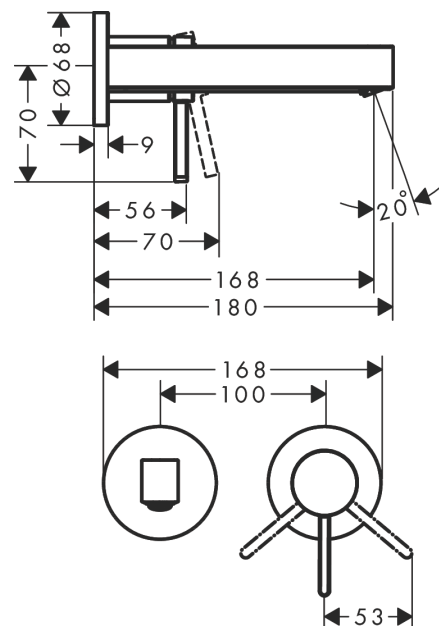

Finoris

Single lever basin mixer for concealed installation wall-mounted with spout 16,8 cm

Surfaces: **Chrome** Article Number: **76051000**

Description

product features

- consists of: single lever basin mixer for concealed installation wall-mounted, waste set
- handle variant: lever handle
- projection 168 mm
- spray type: laminar spray
- maximum flow rate at 3 bar: 5 l/min
- suitable for continuous flow water heaters
- non-closing waste set
- connection dimension: DN15
- handle can be positioned on the right or left, depends on the basic set installation
- not included: basic set

Technology

Design awards

reddot winner 2021

Product image

Scale drawing

Flowchart