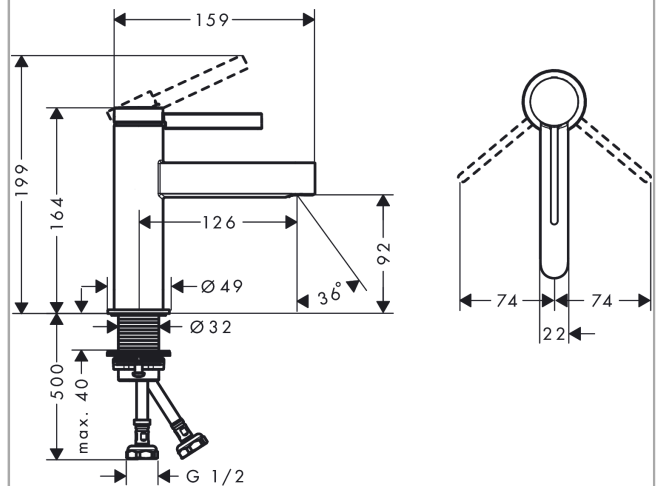

Finoris

Single lever basin mixer 100 without waste set

Surfaces: **Matt Black** Article Number: **76010673**

Description

product features

- ComfortZone 100
- handle variant: lever handle
- projection 126 mm
- spray type: laminar spray
- suitable for continuous flow water heaters
- connection dimension: DN15
- not included: waste set

Technology

Design awards

reddot winner 2021

Product image

Scale drawing

Flowchart