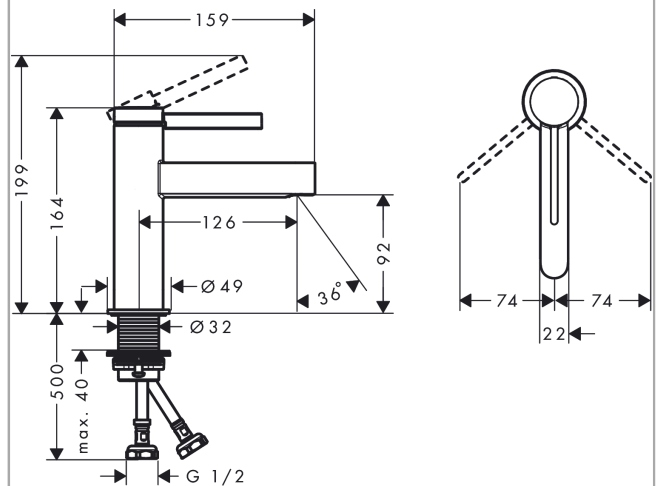

Finoris
Single lever basin mixer 100 without waste set
 Surfaces: **Chrome** Article Number: **76010003**

Description

product features

- ComfortZone 100
- handle variant: lever handle
- projection 126 mm
- spray type: laminar spray
- suitable for continuous flow water heaters
- connection dimension: DN15
- not included: waste set

Technology

Design awards

reddot winner 2021

Product image

Scale drawing

Flowchart