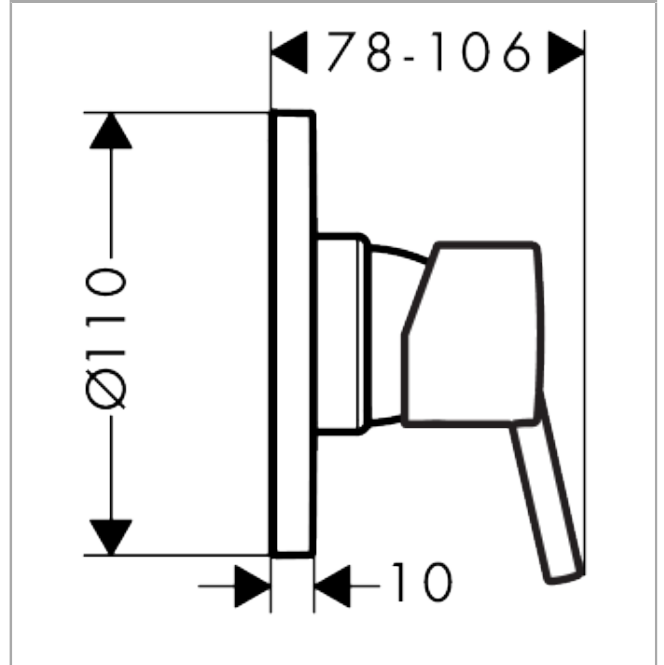

Tecturis S
Single lever shower mixer for concealed installation
 Finish: **Brushed Nickel** Article Number: **73605823**

Description

product features

- 1 function
- maximum flow rate at 3 bar: 28,7 l/min
- maximum flow rate at 1 bar: 16,9 l/min
- min. operating pressure: 1 bar
- max. operating pressure: 10 bar
- connection type: basic set

Product image

Scale drawing

Flowchart